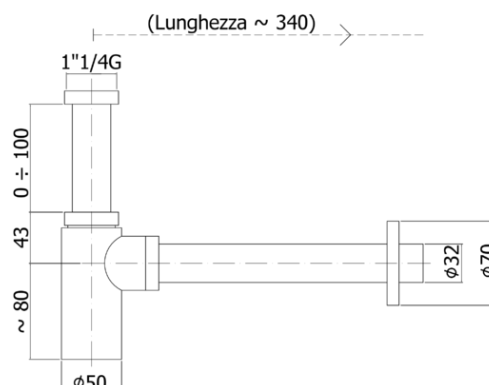

accessori - fittings

DESCRIZIONE | DESCRIPTION

- Sifone a bottiglia tondo
- Round bottle trap

ARTICOLO | ARTICLE

ZACC 240

- con attacco 1"1/4G
- with 1"1/4G connection

DOCUMENTI TECNICI | TECHNICAL DOCUMENTS

ISTRUZIONI
INSTALLAZIONE

FINITURE | FINISHES

ZACC 240

- CR- Cromo | Chrome
- BO- Bianco opaco | Matt white
- NO- Nero opaco | Matt black
- ST- Steel looking | Steel looking finish
- HG- Honey gold | Honey gold finish
- HGSP- Honey gold spazzolato | Brushed honey gold finish